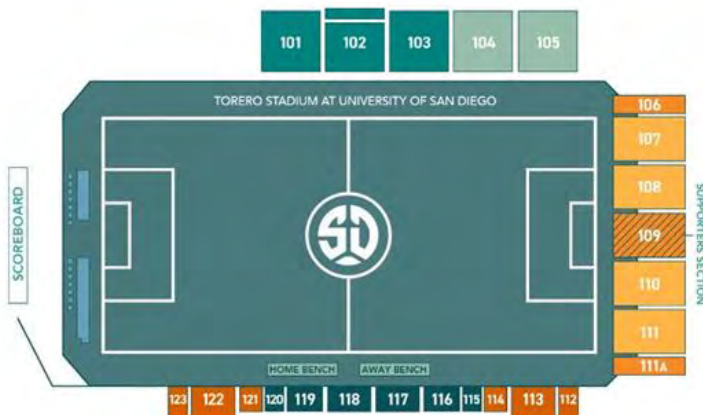

SCOUT ME IN

San Diego Loyal SC is excited to welcome San Diego Scouts to Torero Stadium for our Scout's Night with a 20% discount offer on the price of tickets.

**SAN DIEGO LOYAL**

vs New Mexico United

SUNDAY, October 17<sup>th</sup> at 3:00PM

Torero Stadium (USD Campus)

For individual tickets, buy below.  
For group tickets, call me directly.

**Buy here!**

SEATING AREA	GROUP TICKET
East End - Corner	\$20.00
East End	\$23.00
Supporters Section	\$20.00
North Bleacher	\$28.00
North Bleacher - Midfield	\$30.00
South Bleacher	\$50.00
South Chair - Midfield	\$60.00
Pitch Seats - West	\$100.00
Pitch Tables - West	\$100.00

Pitch Seats and Tables include all you can eat buffet and (2) drinks per person.

For more information on group events and groups of 10+, contact:  
Jason Bilger | JasonB@SDLoyal.com | 619-790-7116