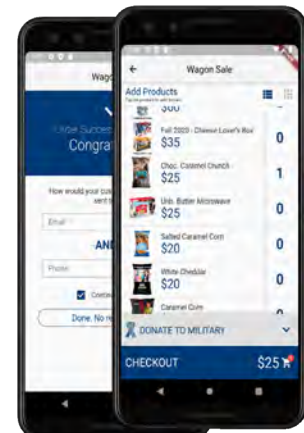

ONLINE DIRECT

The safest way of fundraising for Scouts!

Safe for Scouts
Fundraise from the safety of home.

Product Variety
Traditional products & prices plus more.**

No Handling
Products ship to your customers and all sales are credit.

Trail's End Rewards*
Earn double points for Amazon.com gift cards.

*Council participation in Trail's End Rewards may vary.
**Subject to change.

HOW IT WORKS

TWO WAYS TO SELL ONLINE

SHARE YOUR PAGE

1. Share your fundraising page via email, text, or social media
2. Customers click your link to place online orders
3. Products ship to your customers

TAKE ONLINE DIRECT ORDERS IN THE APP

1. Pick your products
2. Take payment (credit/debit only)
3. Products ship to your customers

Points	Reward	Points	Reward
6,000 pts	Earn a \$450 Amazon.com Gift Card	1,750 pts	Earn a \$70 Amazon.com Gift Card
5,000 pts	Earn a \$375 Amazon.com Gift Card	1,500 pts	Earn a \$60 Amazon.com Gift Card
4,000 pts	Earn a \$300 Amazon.com Gift Card	1,250 pts	Earn a \$50 Amazon.com Gift Card
3,500 pts	Earn a \$250 Amazon.com Gift Card	1,000 pts	Earn a \$40 Amazon.com Gift Card
3,000 pts	Earn a \$200 Amazon.com Gift Card	800 pts	Earn a \$30 Amazon.com Gift Card
2,500 pts	Earn a \$100 Amazon.com Gift Card	600 pts	Earn a \$20 Amazon.com Gift Card
2,000 pts	Earn an \$80 Amazon.com Gift Card	400 pts	Earn a \$10 Amazon.com Gift Card

BUILD YOUR PLAN TO SELL \$1,000 SOCIAL DISTANCING
Text MYPLAN to 62771 to learn more!

SIGN IN & SET YOUR GOAL
Text APP to 62771 to download the app

The displayed prizes above are not delivered by Trail's End. These are suggested prizes or prize ideas to be purchased with your Amazon.com Gift Card if available. Participation indicates asset to program terms at: <https://www.trails-end.com/terms>.