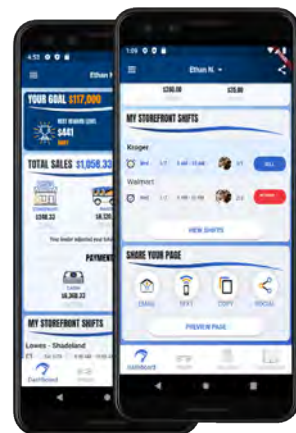

SHARE YOUR PAGE

1. Share your fundraising page via email, text, or social media
2. Customers click your link to place online orders
3. Products ship to your customers